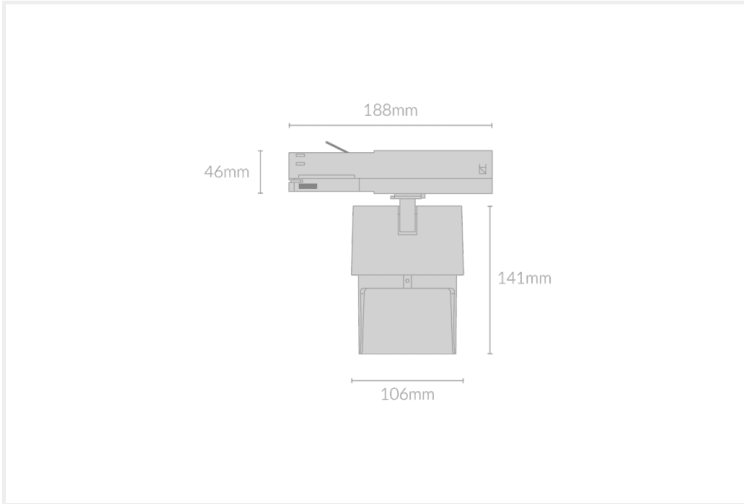

SAI WALL WASHER 106

SAI.WW106.12.BLK..27.15.

Track Mounted

Mounting	Track 3-Circuit
Wattage	12W
Voltage	240V
Dimensions	(D) Ø65mm x (L) 64mm
Finish	Black
CCT	2700K
Beam Angle	15°
Material	Aluminium
Driver	Remote
IP Rating	IP20
Luminous Flux	1050lm
CRI	>92+
Colour Deviation	<2 SDCM
Lifetime	50,000 hours