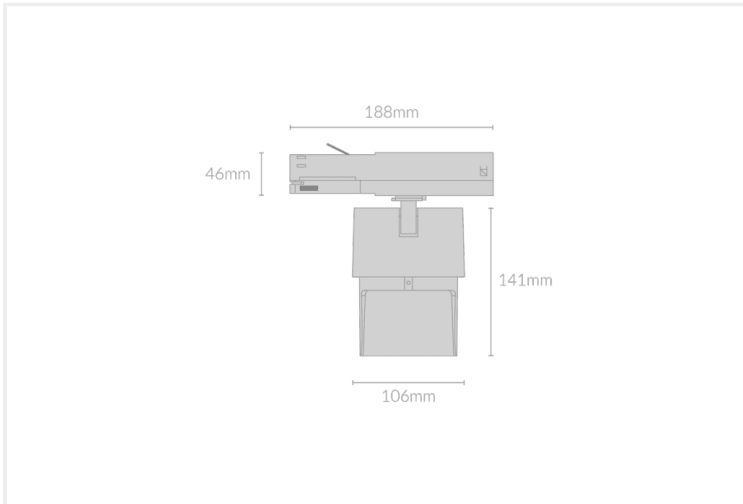

SAI WALL WASHER 106

SAI.WW106.12.BLK..27.24.

Track Mounted

Mounting	Track 3-Circuit
Wattage	12W
Voltage	240V
Dimensions	(D) Ø65mm x (L) 64mm
Finish	Black
CCT	2700K
Beam Angle	24°
Material	Aluminium
Driver	Remote
IP Rating	IP20
Luminous Flux	1050lm
CRI	>92+
Colour Deviation	<2 SDCM
Lifetime	50,000 hours