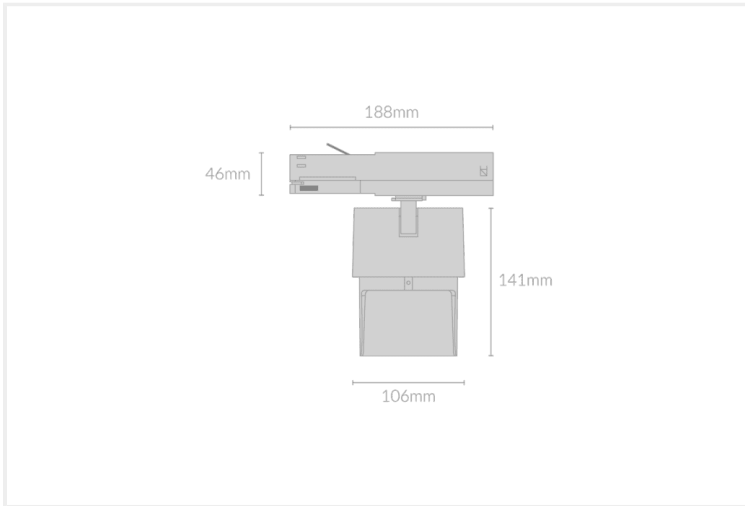

SAI WALL WASHER 106

SAI.WW106.12.BLK..27.36.

Track Mounted

Mounting	Track 3-Circuit
Wattage	12W
Voltage	240V
Dimensions	(D) Ø65mm x (L) 64mm
Finish	Black
CCT	2700K
Beam Angle	36°
Material	Aluminium
Driver	Remote
IP Rating	IP20
Luminous Flux	1050lm
CRI	>92+
Colour Deviation	<2 SDCM
Lifetime	50,000 hours