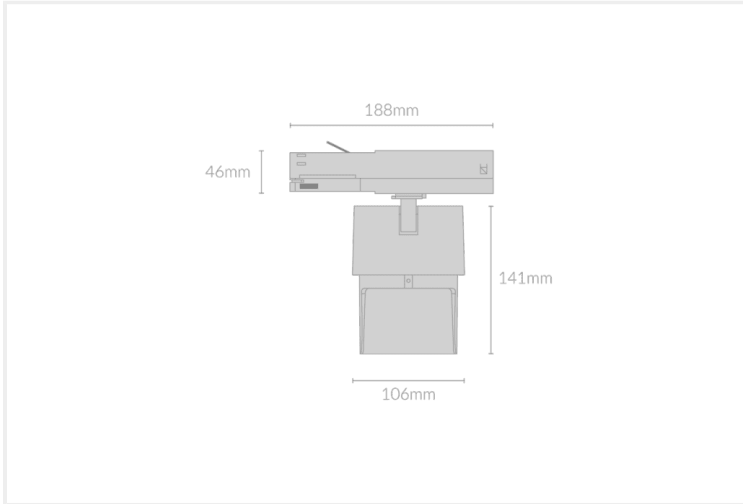

SAI WALL WASHER 106

SAI.WW106.12.BLK..27.60.

Track Mounted

Mounting	Track 3-Circuit
Wattage	12W
Voltage	240V
Dimensions	(D) Ø65mm x (L) 64mm
Finish	Black
CCT	2700K
Beam Angle	60°
Material	Aluminium
Driver	Remote
IP Rating	IP20
Luminous Flux	1050lm
CRI	>92+
Colour Deviation	<2 SDCM
Lifetime	50,000 hours