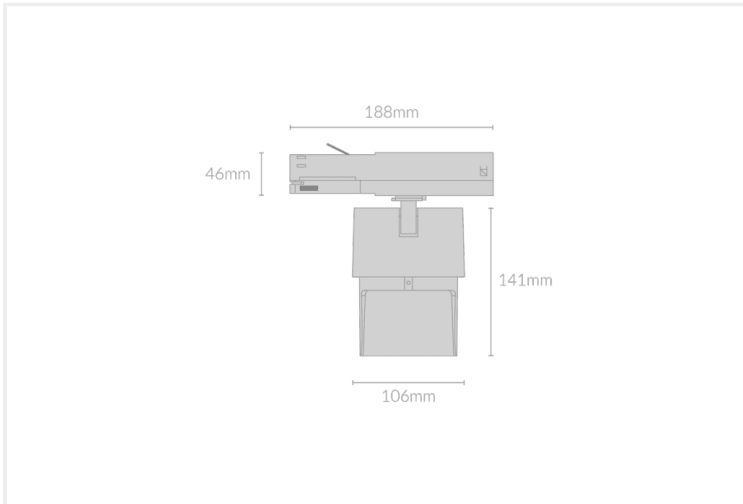

SAI WALL WASHER 106

SAI.WW106.12.BLK..30.15.

Track Mounted

Mounting	Track 3-Circuit
Wattage	12W
Voltage	240V
Dimensions	(D) Ø65mm x (L) 64mm
Finish	Black
CCT	3000K
Beam Angle	15°
Material	Aluminium
Driver	Remote
IP Rating	IP20
Luminous Flux	1050lm
CRI	>92+
Colour Deviation	<2 SDCM
Lifetime	50,000 hours

Control Gear

Accessories

SAI.WW106	12	BLK		30	15	
PRODUCT NAME	WATTAGE	FINISH	INNER TRIM FINISH	CCT	BEAM ANGLE	CONTROL GEAR