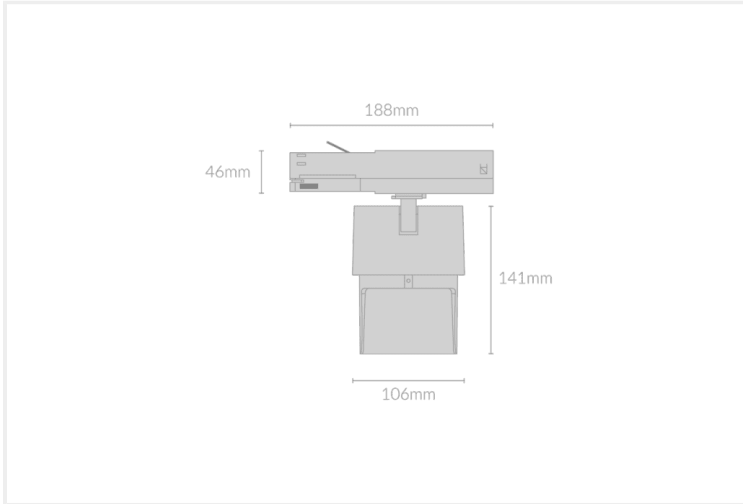

SAI WALL WASHER 106

SAI.WW106.12.BLK..30.24.

Track Mounted

Mounting	Track 3-Circuit
Wattage	12W
Voltage	240V
Dimensions	(D) Ø65mm x (L) 64mm
Finish	Black
CCT	3000K
Beam Angle	24°
Material	Aluminium
Driver	Remote
IP Rating	IP20
Luminous Flux	1050lm
CRI	>92+
Colour Deviation	<2 SDCM
Lifetime	50,000 hours