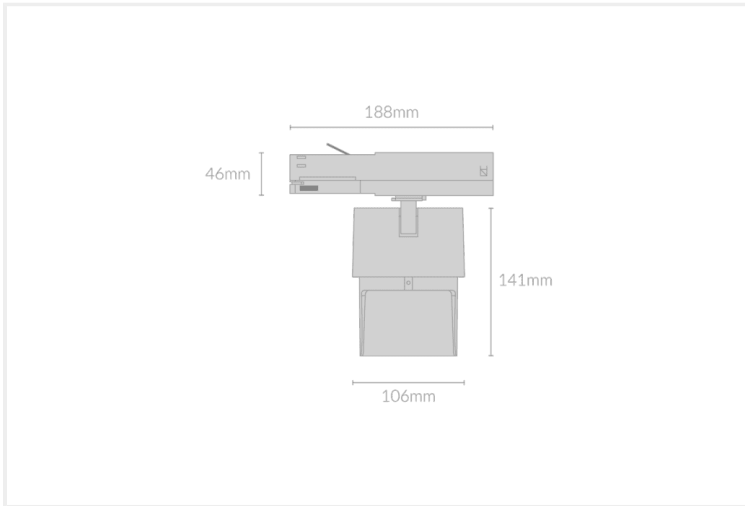

SAI WALL WASHER 106

SAI.WW106.12.BLK..30.36.

Track Mounted

Mounting	Track 3-Circuit
Wattage	12W
Voltage	240V
Dimensions	(D) Ø65mm x (L) 64mm
Finish	Black
CCT	3000K
Beam Angle	36°
Material	Aluminium
Driver	Remote
IP Rating	IP20
Luminous Flux	1050lm
CRI	>92+
Colour Deviation	<2 SDCM
Lifetime	50,000 hours