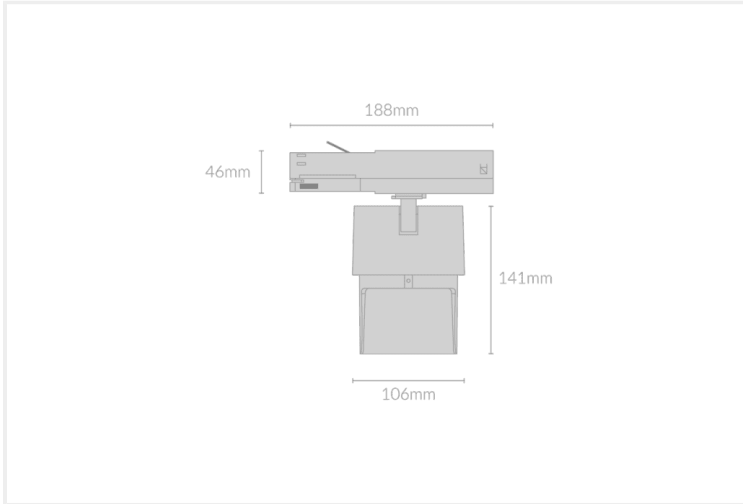

SAI WALL WASHER 106

SAI.WW106.12.BLK..40.15.

Track Mounted

Mounting	Track 3-Circuit
Wattage	12W
Voltage	240V
Dimensions	(D) Ø65mm x (L) 64mm
Finish	Black
CCT	4000K
Beam Angle	15°
Material	Aluminium
Driver	Remote
IP Rating	IP20
Luminous Flux	1050lm
CRI	>92+
Colour Deviation	<2 SDCM
Lifetime	50,000 hours

Control Gear

Accessories

SAI.WW106	12	BLK		40	15	
PRODUCT NAME	WATTAGE	FINISH	INNER TRIM FINISH	CCT	BEAM ANGLE	CONTROL GEAR