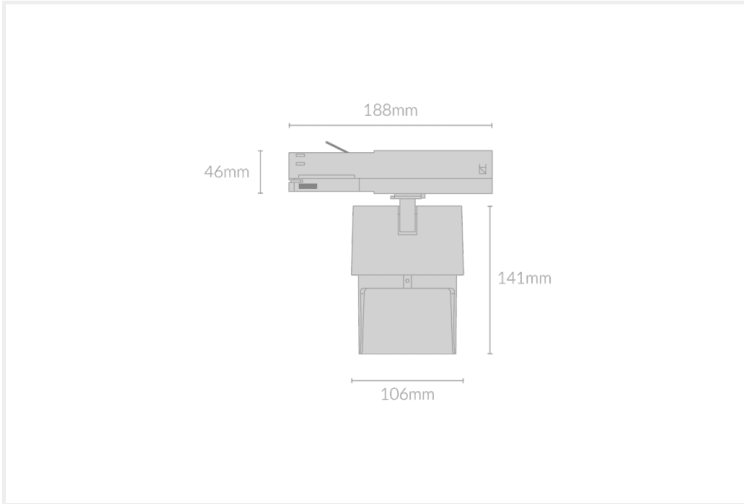

# SAI WALL WASHER 106

SAI.WW106.12.BLK..40.24.

Track Mounted

<b>Mounting</b>	Track 3-Circuit
<b>Wattage</b>	12W
<b>Voltage</b>	240V
<b>Dimensions</b>	(D) Ø65mm x (L) 64mm
<b>Finish</b>	Black
<b>CCT</b>	4000K
<b>Beam Angle</b>	24°
<b>Material</b>	Aluminium
<b>Driver</b>	Remote
<b>IP Rating</b>	IP20
<b>Luminous Flux</b>	1050lm
<b>CRI</b>	>92+
<b>Colour Deviation</b>	<2 SDCM
<b>Lifetime</b>	50,000 hours

## Control Gear