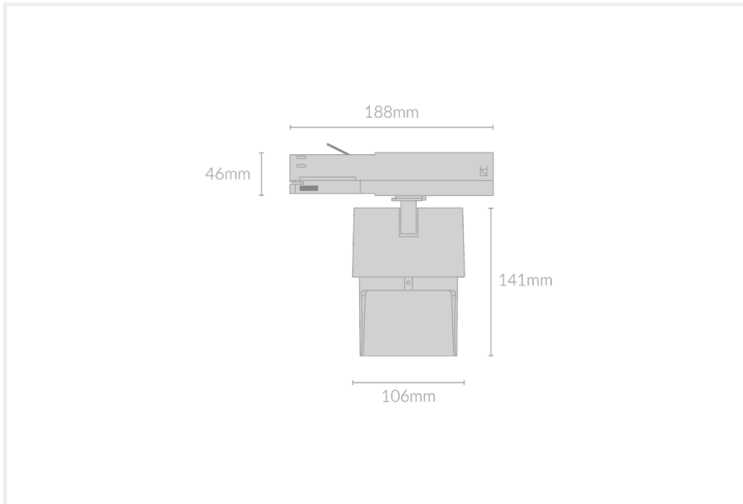

SAI WALL WASHER 106

SAI.WW106.12.BLK..40.36.

Track Mounted

Mounting	Track 3-Circuit
Wattage	12W
Voltage	240V
Dimensions	(D) Ø65mm x (L) 64mm
Finish	Black
CCT	4000K
Beam Angle	36°
Material	Aluminium
Driver	Remote
IP Rating	IP20
Luminous Flux	1050lm
CRI	>92+
Colour Deviation	<2 SDCM
Lifetime	50,000 hours

Control Gear

Accessories

SAI.WW106	12	BLK		40	36	
PRODUCT NAME	WATTAGE	FINISH	INNER TRIM FINISH	CCT	BEAM ANGLE	CONTROL GEAR