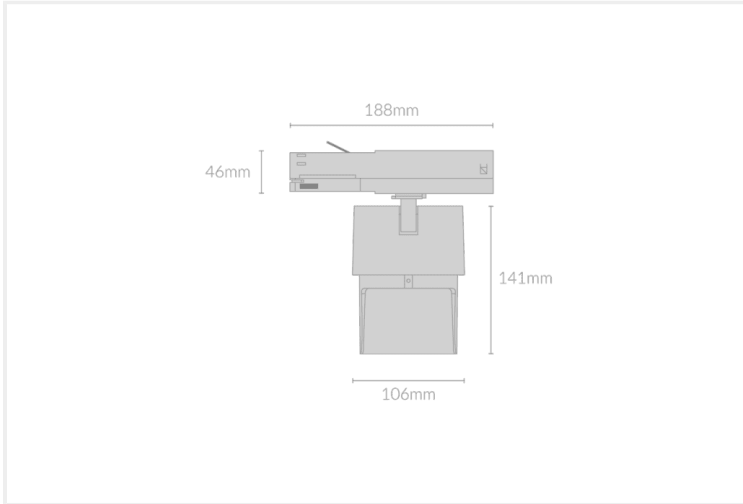

SAI WALL WASHER 106

SAI.WW106.12.BLK..50.24.

Track Mounted

| | |
|-------------------------|----------------------|
| Mounting | Track 3-Circuit |
| Wattage | 12W |
| Voltage | 240V |
| Dimensions | (D) Ø65mm x (L) 64mm |
| Finish | Black |
| CCT | 5000K |
| Beam Angle | 24° |
| Material | Aluminium |
| Driver | Remote |
| IP Rating | IP20 |
| Luminous Flux | 1050lm |
| CRI | >92+ |
| Colour Deviation | <2 SDCM |
| Lifetime | 50,000 hours |

Control Gear

Accessories

| | | | | | | |
|--------------|---------|--------|-------------------|-----|------------|--------------|
| SAI.WW106 | 12 | BLK | | 50 | 24 | |
| PRODUCT NAME | WATTAGE | FINISH | INNER TRIM FINISH | CCT | BEAM ANGLE | CONTROL GEAR |