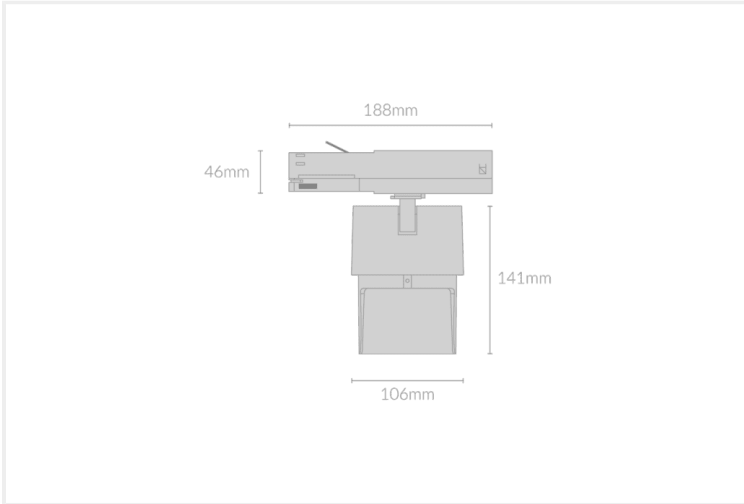

SAI WALL WASHER 106

SAI.WW106.12.BLK..50.36.

Track Mounted

Mounting	Track 3-Circuit
Wattage	12W
Voltage	240V
Dimensions	(D) Ø65mm x (L) 64mm
Finish	Black
CCT	5000K
Beam Angle	36°
Material	Aluminium
Driver	Remote
IP Rating	IP20
Luminous Flux	1050lm
CRI	>92+
Colour Deviation	<2 SDCM
Lifetime	50,000 hours

Control Gear

Accessories

SAI.WW106	12	BLK		50	36	
PRODUCT NAME	WATTAGE	FINISH	INNER TRIM FINISH	CCT	BEAM ANGLE	CONTROL GEAR