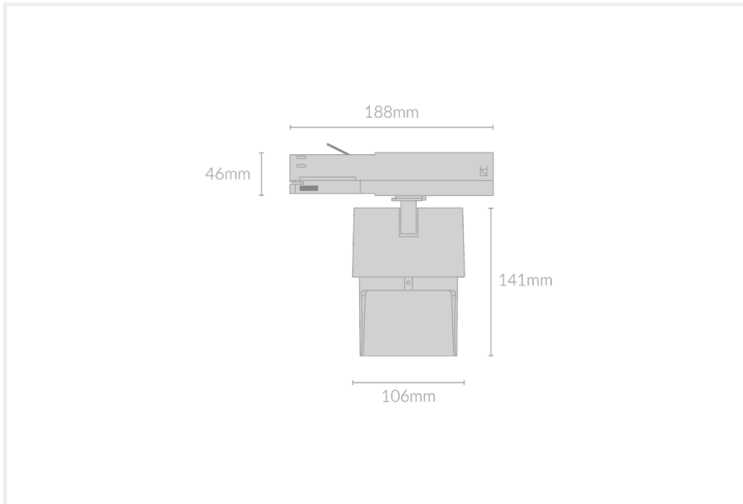

SAI WALL WASHER 106

SAI.WW106.12.WHT..27.24.

Track Mounted

| | |
|-------------------------|----------------------|
| Mounting | Track 3-Circuit |
| Wattage | 12W |
| Voltage | 240V |
| Dimensions | (D) Ø65mm x (L) 64mm |
| Finish | White |
| CCT | 2700K |
| Beam Angle | 24° |
| Material | Aluminium |
| Driver | Remote |
| IP Rating | IP20 |
| Luminous Flux | 1050lm |
| CRI | >92+ |
| Colour Deviation | <2 SDCM |
| Lifetime | 50,000 hours |