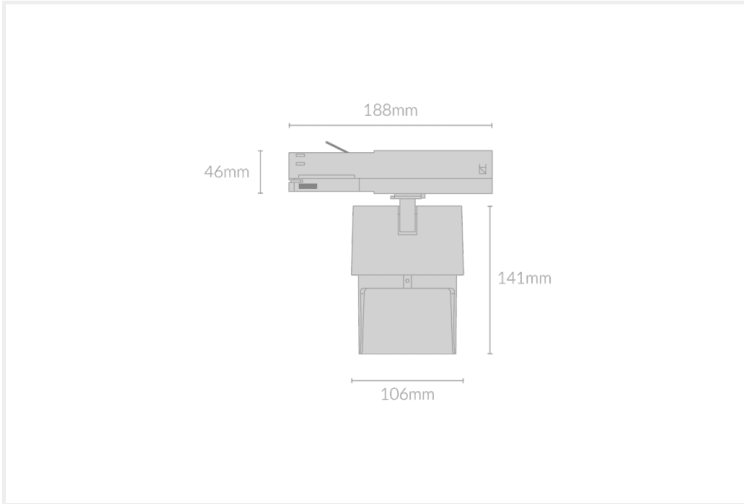

SAI WALL WASHER 106

SAI.WW106.12.WHT..27.36.

Track Mounted

Mounting	Track 3-Circuit
Wattage	12W
Voltage	240V
Dimensions	(D) Ø65mm x (L) 64mm
Finish	White
CCT	2700K
Beam Angle	36°
Material	Aluminium
Driver	Remote
IP Rating	IP20
Luminous Flux	1050lm
CRI	>92+
Colour Deviation	<2 SDCM
Lifetime	50,000 hours