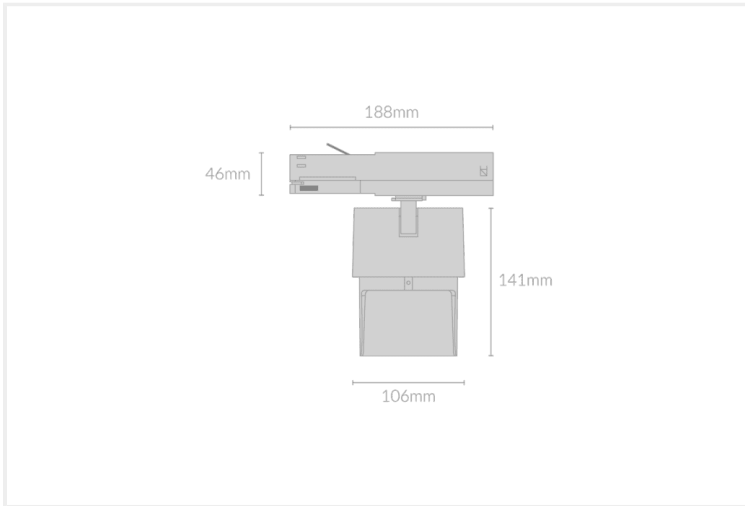

SAI WALL WASHER 106

SAI.WW106.12.WHT..27.60.

Track Mounted

Mounting	Track 3-Circuit
Wattage	12W
Voltage	240V
Dimensions	(D) Ø65mm x (L) 64mm
Finish	White
CCT	2700K
Beam Angle	60°
Material	Aluminium
Driver	Remote
IP Rating	IP20
Luminous Flux	1050lm
CRI	>92+
Colour Deviation	<2 SDCM
Lifetime	50,000 hours