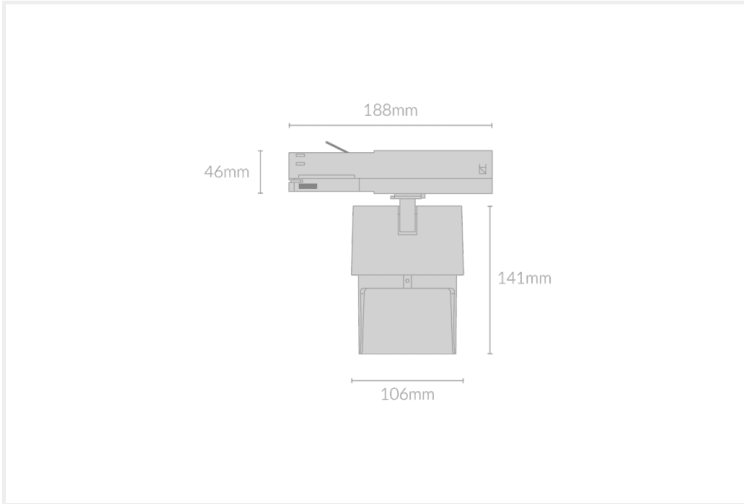

SAI WALL WASHER 106

SAI.WW106.12.WHT..50.15.

Track Mounted

Mounting	Track 3-Circuit
Wattage	12W
Voltage	240V
Dimensions	(D) Ø65mm x (L) 64mm
Finish	White
CCT	5000K
Beam Angle	15°
Material	Aluminium
Driver	Remote
IP Rating	IP20
Luminous Flux	1050lm
CRI	>92+
Colour Deviation	<2 SDCM
Lifetime	50,000 hours