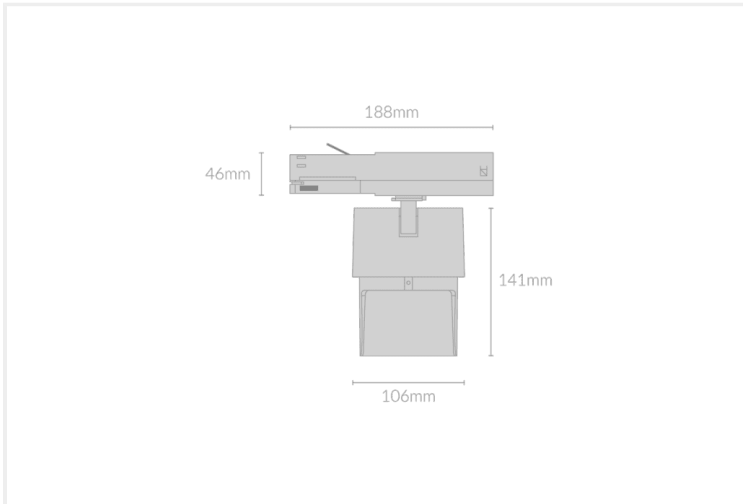

SAI WALL WASHER 106

SAI.WW106.12.WHT..50.24.

Track Mounted

Mounting	Track 3-Circuit
Wattage	12W
Voltage	240V
Dimensions	(D) Ø65mm x (L) 64mm
Finish	White
CCT	5000K
Beam Angle	24°
Material	Aluminium
Driver	Remote
IP Rating	IP20
Luminous Flux	1050lm
CRI	>92+
Colour Deviation	<2 SDCM
Lifetime	50,000 hours