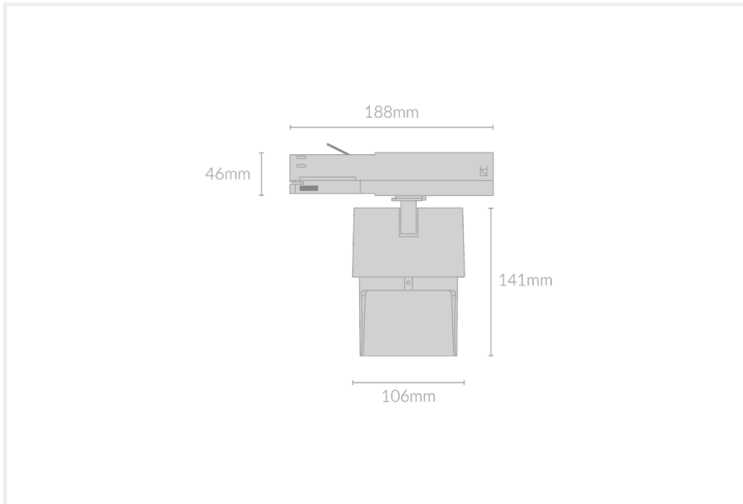

SAI WALL WASHER 106

SAI.WW106.12.WHT..50.36.

Track Mounted

Mounting	Track 3-Circuit
Wattage	12W
Voltage	240V
Dimensions	(D) Ø65mm x (L) 64mm
Finish	White
CCT	5000K
Beam Angle	36°
Material	Aluminium
Driver	Remote
IP Rating	IP20
Luminous Flux	1050lm
CRI	>92+
Colour Deviation	<2 SDCM
Lifetime	50,000 hours