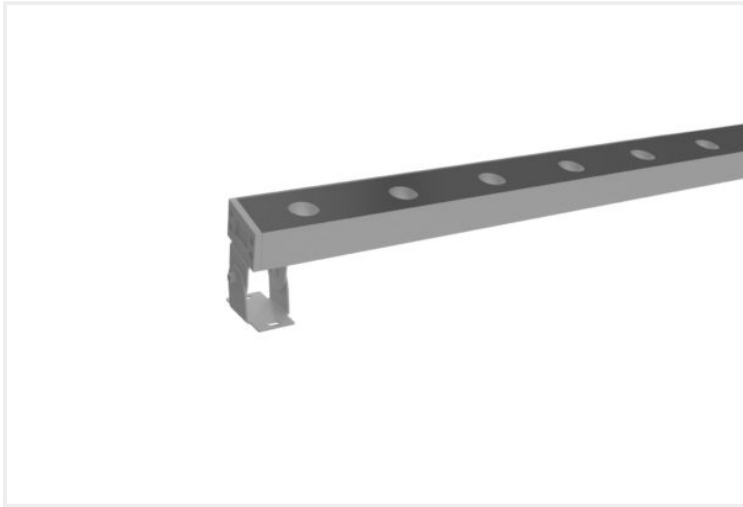

# SMOO WALL WASHER 60

SMOO.WW60.24.ANZ..30.15-30.

Outdoor

<b>Mounting</b>	Surface
<b>Wattage</b>	24W
<b>Voltage</b>	DC24V
<b>Dimensions</b>	(W) 60mm x (H) 38mm
<b>Length</b>	500mm
<b>Finish</b>	Anodized Aluminium
<b>CCT</b>	3000K
<b>Beam Angle</b>	15°/30°
<b>Material</b>	Glass & Aluminium
<b>IP Rating</b>	IP66
<b>IK Rating</b>	IK05
<b>Luminous Flux</b>	1700lm
<b>CRI</b>	>83+
<b>Colour Deviation</b>	<3 SDCM
<b>Lifetime</b>	50,000 hours
<b>Warranty</b>	5 years
<b>Luminaires Type</b>	Outdoor
<b>Driver</b>	Remote

## Control Gear