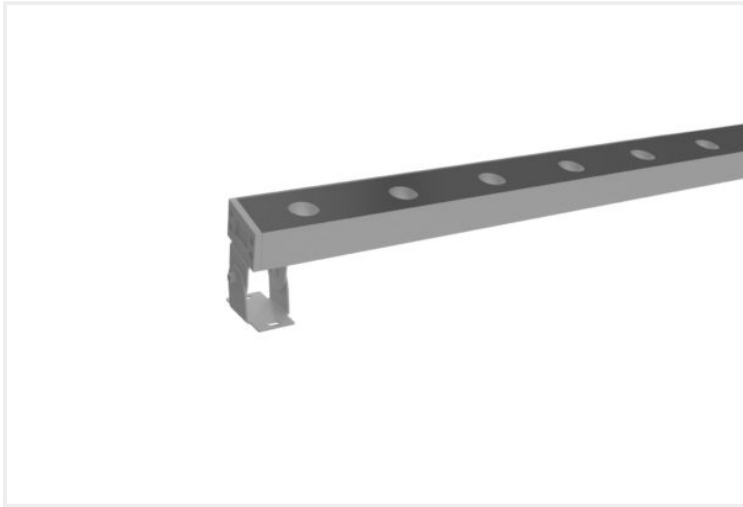

SMOO WALL WASHER 60

SMOO.WW60.24.ANZ..40.15.

Outdoor

Mounting	Surface
Wattage	24W
Voltage	DC24V
Dimensions	(W) 60mm x (H) 38mm
Length	500mm
Finish	Anodized Aluminium
CCT	4000K
Beam Angle	15°
Material	Glass & Aluminium
IP Rating	IP66
IK Rating	IK05
Luminous Flux	1700lm
CRI	>83+
Colour Deviation	<3 SDCM
Lifetime	50,000 hours
Warranty	5 years
Luminaires Type	Outdoor
Driver	Remote

Control Gear

Accessories