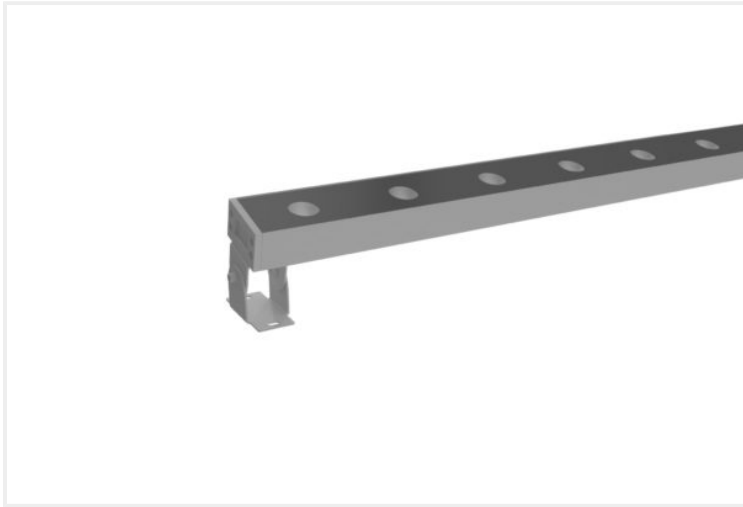

SMOO WALL WASHER 60

SMOO.WW60.24.ANZ..40.15-30.

Outdoor

Mounting	Surface
Wattage	24W
Voltage	DC24V
Dimensions	(W) 60mm x (H) 38mm
Length	500mm
Finish	Anodized Aluminium
CCT	4000K
Beam Angle	15°/30°
Material	Glass & Aluminium
IP Rating	IP66
IK Rating	IK05
Luminous Flux	1700lm
CRI	>83+
Colour Deviation	<3 SDCM
Lifetime	50,000 hours
Warranty	5 years
Luminaires Type	Outdoor
Driver	Remote

Control Gear

Accessories