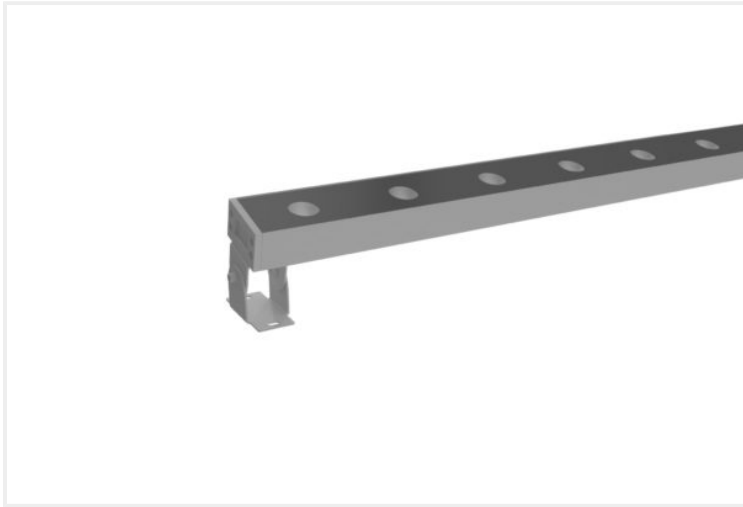

SMOO WALL WASHER 60

SMOO.WW60.24.ANZ..30.15-30.

Outdoor

Mounting	Surface
Wattage	24W
Voltage	DC24V
Dimensions	(W) 60mm x (H) 38mm
Length	500mm
Finish	Anodized Aluminium
CCT	3000K
Beam Angle	15°/30°
Material	Glass & Aluminium
IP Rating	IP66
IK Rating	IK05
Luminous Flux	1700lm
CRI	>83+
Colour Deviation	<3 SDCM
Lifetime	50,000 hours
Warranty	5 years
Luminaires Type	Outdoor
Driver	Remote

Control Gear

Accessories