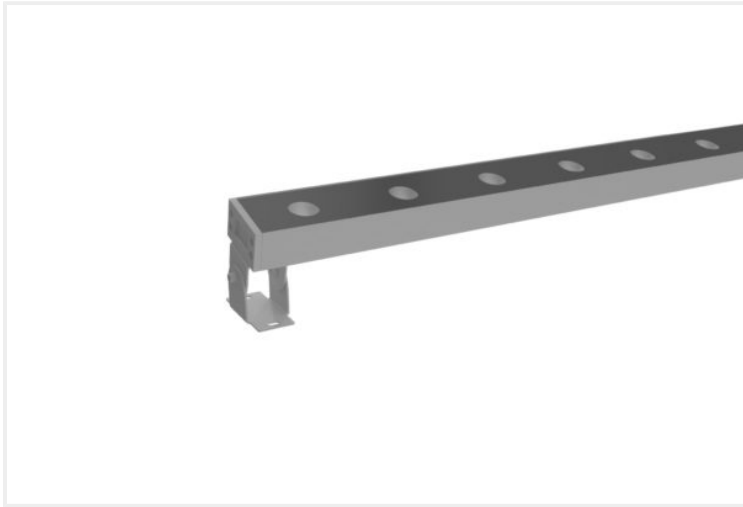

SMOO WALL WASHER 60

SMOO.WW60.48W.ANZ..30.15-30.

Outdoor

Mounting	Surface
Wattage	48W
Voltage	DC24V
Dimensions	(W) 60mm x (H) 38mm
Length	1000mm
Finish	Anodized Aluminium
CCT	3000K
Beam Angle	15°/30°
Material	Glass & Aluminium
IP Rating	IP66
IK Rating	IK05
Luminous Flux	3500lm
CRI	>83+
Colour Deviation	<3 SDCM
Lifetime	50,000 hours
Warranty	5 years
Luminaires Type	Outdoor
Driver	Remote

Control Gear

Accessories