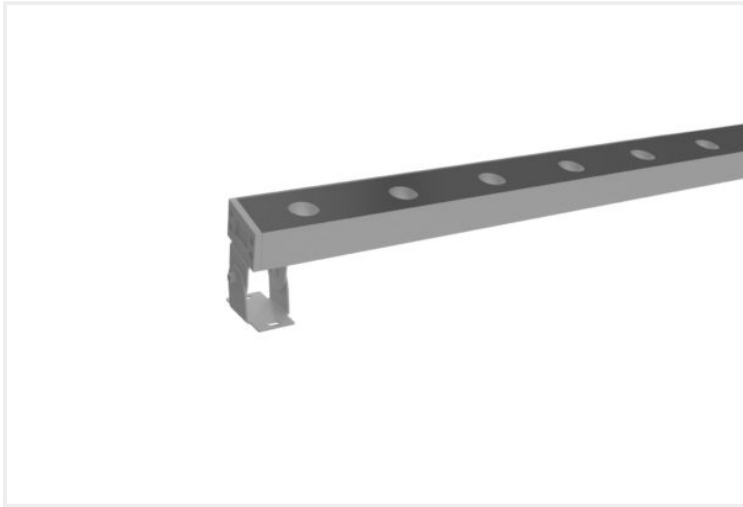

# SMOO WALL WASHER 60

SMOO.WW60.48W.ANZ..40.15.

Outdoor

<b>Mounting</b>	Surface
<b>Wattage</b>	48W
<b>Voltage</b>	DC24V
<b>Dimensions</b>	(W) 60mm x (H) 38mm
<b>Length</b>	1000mm
<b>Finish</b>	Anodized Aluminium
<b>CCT</b>	4000K
<b>Beam Angle</b>	15°
<b>Material</b>	Glass & Aluminium
<b>IP Rating</b>	IP66
<b>IK Rating</b>	IK05
<b>Luminous Flux</b>	3500lm
<b>CRI</b>	>83+
<b>Colour Deviation</b>	<3 SDCM
<b>Lifetime</b>	50,000 hours
<b>Warranty</b>	5 years
<b>Luminaires Type</b>	Outdoor
<b>Driver</b>	Remote

## Control Gear