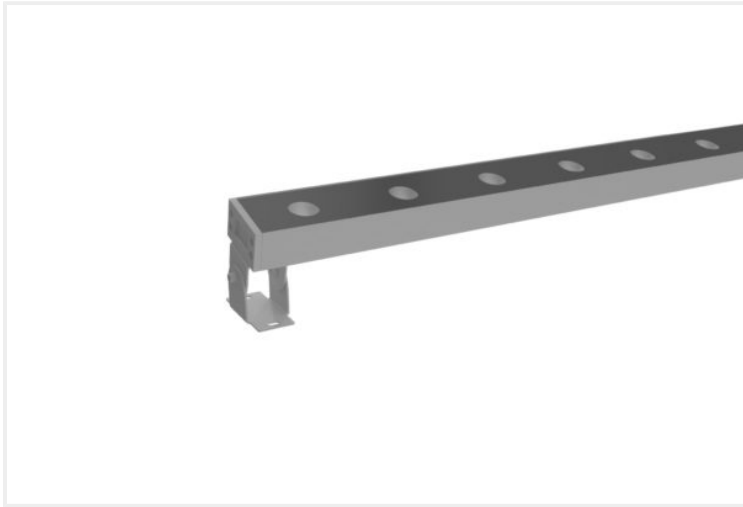

SMOO WALL WASHER 60

SMOO.WW60.48W.ANZ..40.15-30.

Outdoor

Mounting	Surface
Wattage	48W
Voltage	DC24V
Dimensions	(W) 60mm x (H) 38mm
Length	
Finish	Anodized Aluminium
CCT	4000K
Beam Angle	15°/30°
Material	Glass & Aluminium
IP Rating	IP66
IK Rating	IK05
Luminous Flux	3500lm
CRI	>83+
Colour Deviation	<3 SDCM
Lifetime	50,000 hours
Warranty	5 years
Luminaires Type	Outdoor
Driver	Remote

Control Gear

Accessories