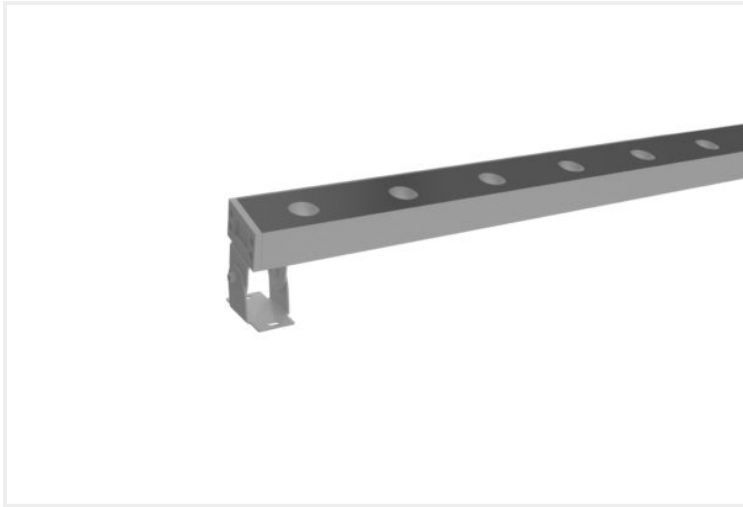

SMOO WALL WASHER 60

SMOO.WW60.48W.ANZ..30.15.

Outdoor

Mounting	Surface
Wattage	48W
Voltage	DC24V
Dimensions	(W) 60mm x (H) 38mm
Length	1000mm
Finish	Anodized Aluminium
CCT	3000K
Beam Angle	15°
Material	Glass & Aluminium
IP Rating	IP66
IK Rating	IK05
Luminous Flux	3500lm
CRI	>83+
Colour Deviation	<3 SDCM
Lifetime	50,000 hours
Warranty	5 years
Luminaires Type	Outdoor
Driver	Remote

Control Gear

Accessories