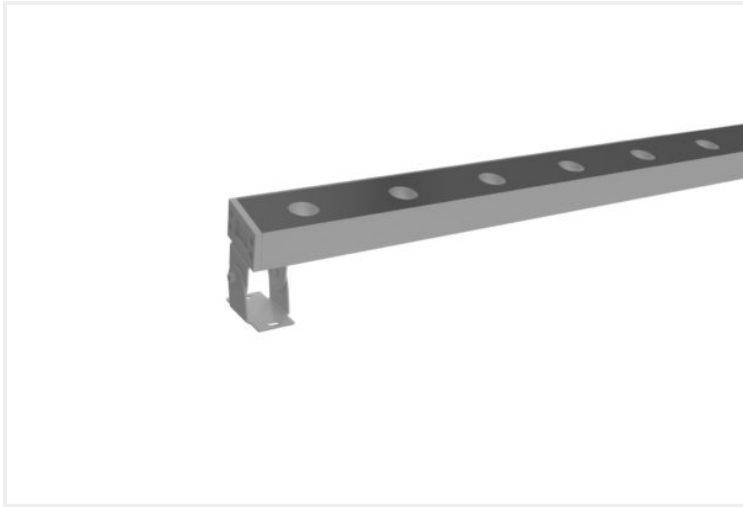

SMOO WALL WASHER 60

SMOO.WW60.48W.ANZ..40.15.

Outdoor

Mounting	Surface
Wattage	48W
Voltage	DC24V
Dimensions	(W) 60mm x (H) 38mm
Length	1000mm
Finish	Anodized Aluminium
CCT	4000K
Beam Angle	15°
Material	Glass & Aluminium
IP Rating	IP66
IK Rating	IK05
Luminous Flux	3500lm
CRI	>83+
Colour Deviation	<3 SDCM
Lifetime	50,000 hours
Warranty	5 years
Luminaires Type	Outdoor
Driver	Remote

Control Gear

Accessories