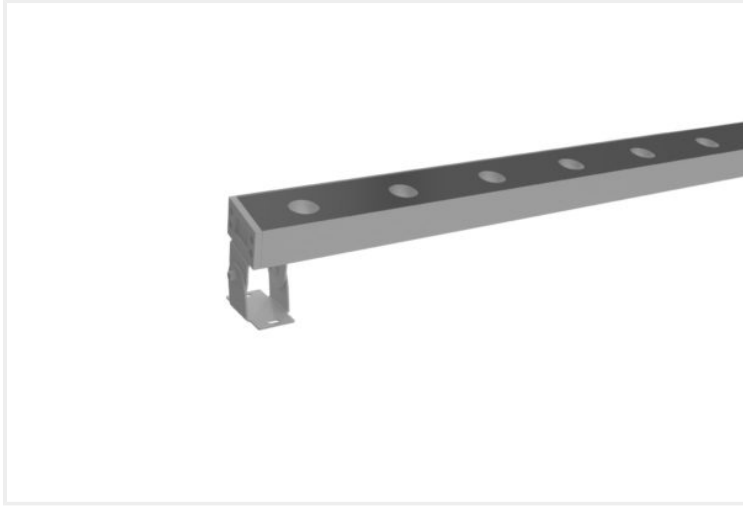

SMOO WALL WASHER 60

SMOO.WW60.48W.ANZ..40.15-30.

Outdoor

Mounting	Surface
Wattage	48W
Voltage	DC24V
Dimensions	(W) 60mm x (H) 38mm
Length	1000mm
Finish	Anodized Aluminium
CCT	4000K
Beam Angle	15°/30°
Material	Glass & Aluminium
IP Rating	IP66
IK Rating	IK05
Luminous Flux	3500lm
CRI	>83+
Colour Deviation	<3 SDCM
Lifetime	50,000 hours
Warranty	5 years
Luminaires Type	Outdoor
Driver	Remote

Control Gear

Accessories