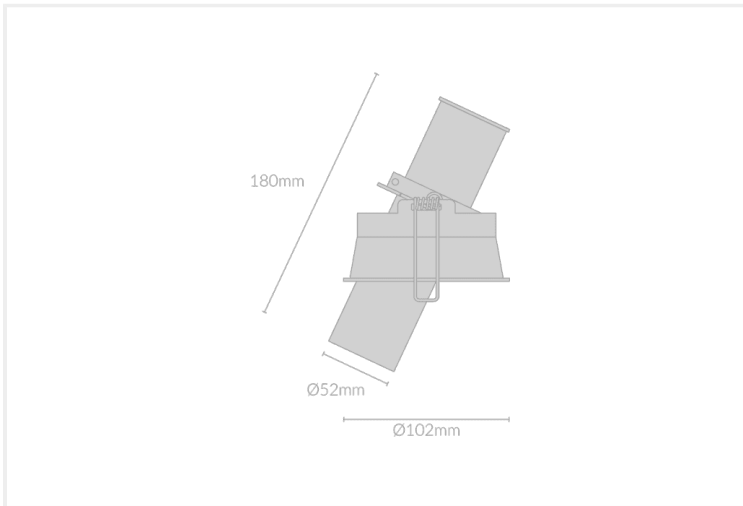

# SNOOK ADJUSTABLE SPOTLIGHT 52

SNOOK.AS52.25.BLK.BLK.27.15.

Recessed

|                           |                       |
|---------------------------|-----------------------|
| <b>Mounting</b>           | Recessed              |
| <b>Wattage</b>            | 25W                   |
| <b>Voltage</b>            | 240V                  |
| <b>Dimensions</b>         | (D) Ø52mm x (H) 180mm |
| <b>Cut Out Dimensions</b> | Ø95mm                 |
| <b>Finish</b>             | Black                 |
| <b>Inner Trim Finish</b>  | Black                 |
| <b>CCT</b>                | 2700K                 |
| <b>Beam Angle</b>         | 15°                   |
| <b>Material</b>           | Aluminium             |
| <b>IP Rating</b>          | IP20                  |
| <b>UGR</b>                | <19                   |
| <b>Luminous Flux</b>      | 1680lm                |
| <b>CRI</b>                | >92+                  |
| <b>Colour Deviation</b>   | <2 SDCM               |
| <b>Lifetime</b>           | 50,000 hours          |
| <b>Warranty</b>           | 5 years               |
| <b>Luminaires Type</b>    | Recessed              |
| <b>Driver</b>             | Remote                |