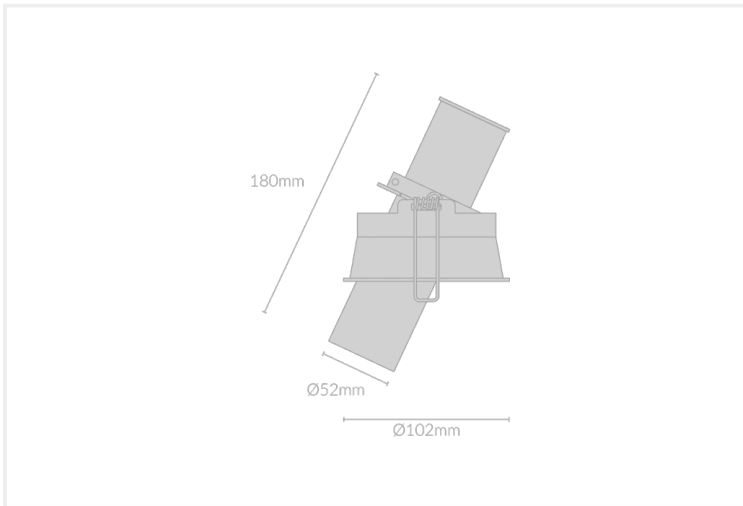

# SNOOK ADJUSTABLE SPOTLIGHT 52

SNOOK.AS52.25.BLK.BLK.27.24.

Recessed

<b>Mounting</b>	Recessed
<b>Wattage</b>	25W
<b>Voltage</b>	240V
<b>Dimensions</b>	(D) Ø52mm x (H) 180mm
<b>Cut Out Dimensions</b>	Ø95mm
<b>Finish</b>	Black
<b>Inner Trim Finish</b>	Black
<b>CCT</b>	2700K
<b>Beam Angle</b>	24°
<b>Material</b>	Aluminium
<b>IP Rating</b>	IP20
<b>UGR</b>	<19
<b>Luminous Flux</b>	1680lm
<b>CRI</b>	>92+
<b>Colour Deviation</b>	<2 SDCM
<b>Lifetime</b>	50,000 hours
<b>Warranty</b>	5 years
<b>Luminaires Type</b>	Recessed
<b>Driver</b>	Remote