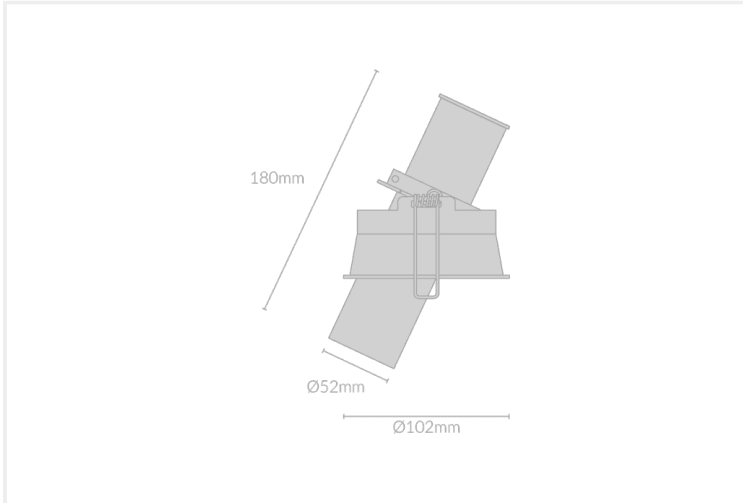

SNOOK ADJUSTABLE SPOTLIGHT 52

SNOOK.AS52.25.BLK.BLK.27.36.

Recessed

Mounting	Recessed
Wattage	25W
Voltage	240V
Dimensions	(D) Ø52mm x (H) 180mm
Cut Out Dimensions	Ø95mm
Finish	Black
Inner Trim Finish	Black
CCT	2700K
Beam Angle	36°
Material	Aluminium
IP Rating	IP20
UGR	<19
Luminous Flux	1680lm
CRI	>92+
Colour Deviation	<2 SDCM
Lifetime	50,000 hours
Warranty	5 years
Luminaires Type	Recessed
Driver	Remote