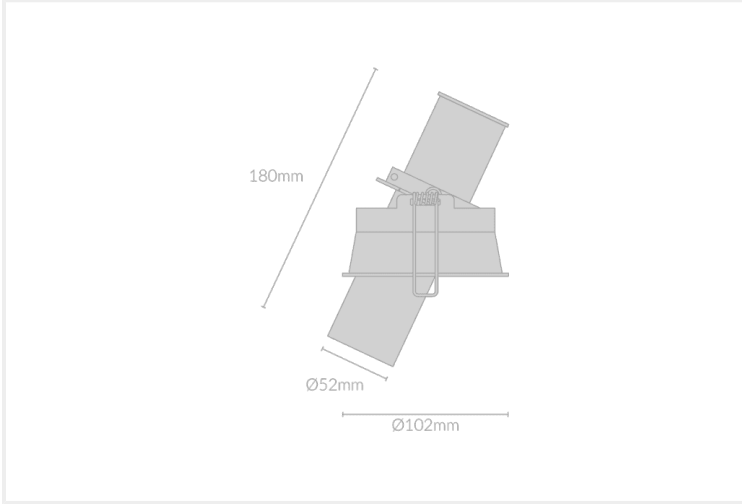

SNOOK ADJUSTABLE SPOTLIGHT 52

SNOOK.AS52.25.BLK.BLK.30.15.

Recessed

Mounting	Recessed
Wattage	25W
Voltage	240V
Dimensions	(D) Ø52mm x (H) 180mm
Cut Out Dimensions	Ø95mm
Finish	Black
Inner Trim Finish	Black
CCT	3000K
Beam Angle	15°
Material	Aluminium
IP Rating	IP20
UGR	<19
Luminous Flux	1680lm
CRI	>92+
Colour Deviation	<2 SDCM
Lifetime	50,000 hours
Warranty	5 years
Luminaires Type	Recessed
Driver	Remote