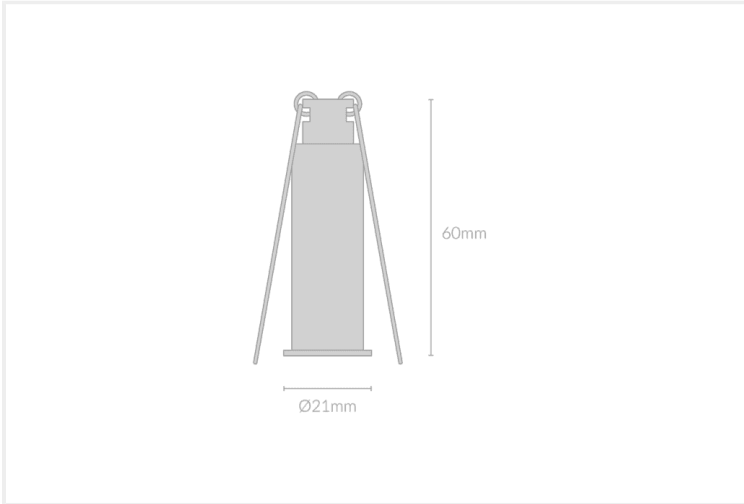

SPEK DOT 21

SPEK.D21.1.WHT..35.15.

Recessed

Mounting	Recessed
Wattage	1W
Voltage	DC48V
Dimensions	(D) Ø20mm x (H) 60mm
Cut Out Dimensions	(D) Ø17mm
Finish	White
CCT	3500K
Beam Angle	15°
Material	Aluminium
IP Rating	IP20
UGR	<19
Luminous Flux	26lm
CRI	>92+
Colour Deviation	<2 SDCM
Lifetime	50,000 hours
Warranty	5 years
Luminaires Type	Recessed
Driver	Remote