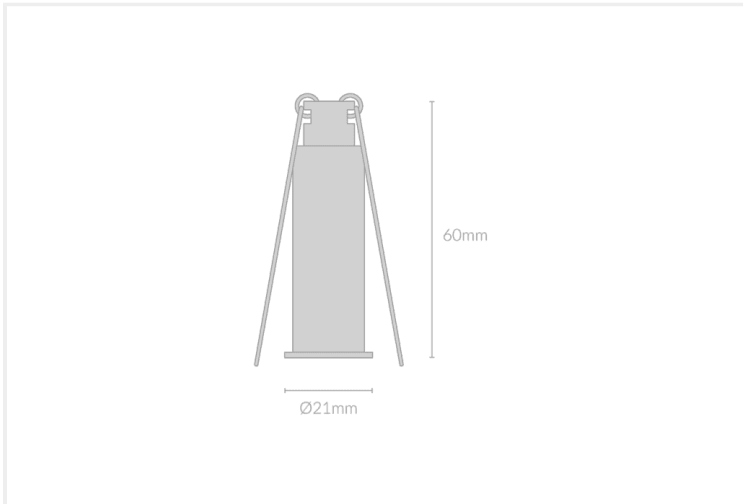

SPEK DOT 21

SPEK.D21.1.WHT..35.24.

Recessed

Mounting	Recessed
Wattage	1W
Voltage	DC48V
Dimensions	(D) Ø20mm x (H) 60mm
Cut Out Dimensions	(D) Ø17mm
Finish	White
CCT	3500K
Beam Angle	24°
Material	Aluminium
IP Rating	IP20
UGR	<19
Luminous Flux	26lm
CRI	>92+
Colour Deviation	<2 SDCM
Lifetime	50,000 hours
Warranty	5 years
Luminaires Type	Recessed
Driver	Remote