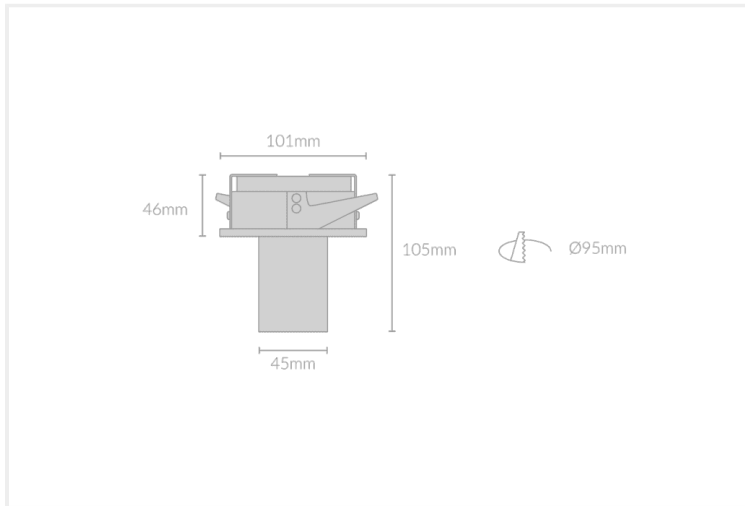

YOOB RECESSED ONE 101

YOOB.RO101.7.BLK.BLK.27.24.

Recessed

Mounting	Recessed
Wattage	7W
Voltage	240V
Dimensions	(D) Ø101mm x (L) 105mm
Cut Out Dimensions	(D) Ø95mm
Finish	Black
Inner Trim Finish	Black
CCT	2700K
Beam Angle	24°
Material	Aluminium
IP Rating	IP20
UGR	<19
Luminous Flux	595lm
CRI	>92+
Colour Deviation	<2 SDCM
Lifetime	50,000 hours
Warranty	5 years
Luminaires Type	Recessed
Driver	Remote