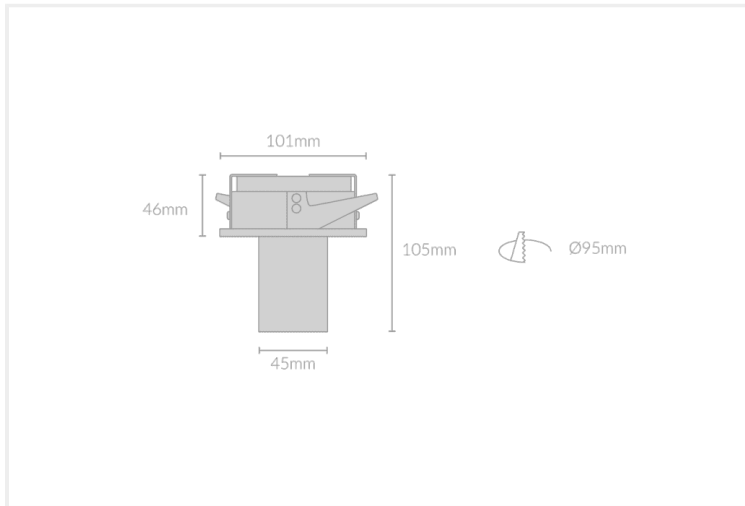

YOOB RECESSED ONE 101

YOOB.RO101.7.BLK.BLK.27.36.

Recessed

Mounting	Recessed
Wattage	7W
Voltage	240V
Dimensions	(D) Ø101mm x (L) 105mm
Cut Out Dimensions	(D) Ø95mm
Finish	Black
Inner Trim Finish	Black
CCT	2700K
Beam Angle	36°
Material	Aluminium
IP Rating	IP20
UGR	<19
Luminous Flux	595lm
CRI	>92+
Colour Deviation	<2 SDCM
Lifetime	50,000 hours
Warranty	5 years
Luminaires Type	Recessed
Driver	Remote