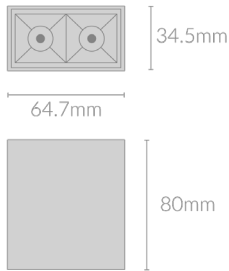

DOT SQUARE 65

Specifications

Mounting	Surface Mounting	Lifetime	50,000 hours
Wattage	4W	Adjustability	
Voltage	240V	Control Gear	TRIAC
Dimensions	(L) 64.7mm x (W) 34.5mm x (H) 72mm	Warranty	3 years
Finish	Black/White		
Inner Trim Finish	Black/White		
CCT	2700K/3000K/3500K/4000K		
Beam Angle	15°/30°/45°		
Material	Aluminum		
Driver	Inbuilt		
IP Rating	IP20		
UGR			
Luminous Flux	310lm		
CRI	>92+		
Accessories	Frosted Filter, Clear Filter, Vertical Filter, Woven Filter		
Colour Deviation	<2 SDCM		

Product Accessories

Frosted Filter

Clear Filter

Vertical Filter

Woven Filter

Product Code

Example - DOT.S65.4.BLK.BLK.27.15.FRFL.TRIAC

Product Name	Wattage	Finish	Inner Trim Finish	CCT	Beam Angle	Accessories	Control Gear
DOT.S65	4(W)	BLK (Black) WHT (White)	BLK (Black) WHT (White)	27 (00K) 35 (00K) 30 (00K) 40 (00K)	15(°) 30(°) 45(°)	FRFL (Frosted Filter) CLFL (Clear Filter) VRFL (Vertical Filter) WVFL (Woven Filter)	TRIAC (TRIAC)