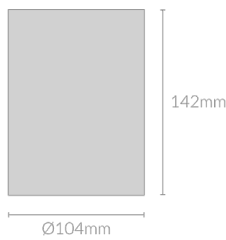

KAN CYLINDER 104

Specifications

Mounting	Surface Mounting	Adjustability	
Wattage	30W	Control Gear	TRIAC
Voltage	240V	Warranty	3 years
Dimensions	(D) $\text{Ø}104\text{mm}$ x (H) 142mm		
Finish	Black/White		
Inner Trim Finish	Anthracite		
CCT	2700K/3000K/3500K/4000K		
Beam Angle	15°/24°/36°		
Material	Aluminum		
Driver	Inbuilt		
IP Rating	IP20		
UGR			
Luminous Flux	2550lm		
CRI	>92+		
Accessories			
Colour Deviation	<2 SDCM		
Lifetime	50,000 hours		

Product Code

Example - KAN.C104.30.BLK.ATH.30.15.TRIAC

Product Name	Wattage	Finish	Inner Trim Finish	CCT	Beam Angle	Control Gear
KAN.C104	30(W)	BLK (Black) WHT (White)	ATH (Anthracite)	30 (00K) 40 (00K)	15(°) 24(°) 36(°)	TRIAC (TRIAC)