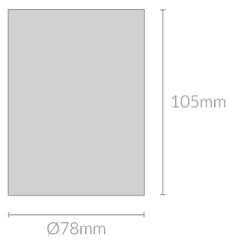

KAN CYLINDER 78

Specifications

Mounting	Surface Mounting	Adjustability	
Wattage	10W	Control Gear	TRIAC
Voltage	240V	Warranty	3 years
Dimensions	(D) Ø72mm x (H) 105mm		
Finish	Black/White		
Inner Trim Finish	Anthracite		
CCT	2700K/3000K/3500K/4000K		
Beam Angle	15°/24°/36°		
Material	Aluminum		
Driver	Inbuilt		
IP Rating	IP20		
UGR			
Luminous Flux	850lm		
CRI	>92+		
Accessories			
Colour Deviation	<2 SDCM		
Lifetime	50,000 hours		

Product Code

Example - KAN.C78.10.BLK.ATH.30.15.TRIAC

Product Name	Wattage	Finish	Inner Trim Finish	CCT	Beam Angle	Control Gear
KAN.C78	10(W)	BLK (Black) WHT (White)	ATH (Anthracite)	30 (00K) 40 (00K)	15(°) 24(°) 36(°)	TRIAC (TRIAC)