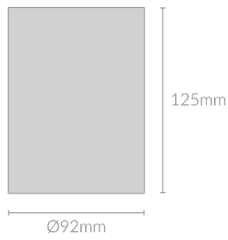

KAN CYLINDER 92

Specifications

Mounting	Surface Mounting	Adjustability	
Wattage	15W	Control Gear	TRIAC
Voltage	240V	Warranty	3 years
Dimensions	(D) $\text{Ø}92\text{mm}$ x (H) 125mm		
Finish	Black/White		
Inner Trim Finish	Anthracite		
CCT	2700K/3000K/3500K/4000K		
Beam Angle	15°/24°/36°		
Material	Aluminum		
Driver	Inbuilt		
IP Rating	IP20		
UGR			
Luminous Flux	1275lm		
CRI	>92+		
Accessories			
Colour Deviation	<2 SDCM		
Lifetime	50,000 hours		

Product Code

Example - KAN.C92.15.BLK.ATH.30.15.TRIAC

Product Name	Wattage	Finish	Inner Trim Finish	CCT	Beam Angle	Control Gear
KAN.C92	15(W)	BLK (Black) WHT (White)	ATH (Anthracite)	30 (00K) 40 (00K)	15(°) 24(°) 36(°)	TRIAC (TRIAC)