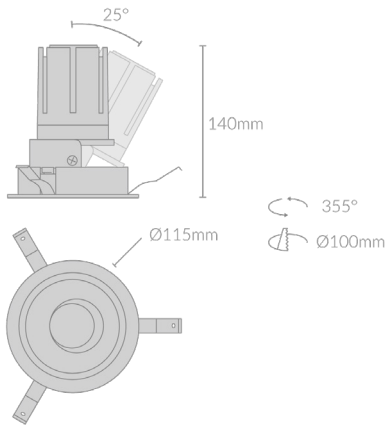

MODO ANTI-GLARE TILT R115

Specifications

Mounting	Recessed Mounting	Colour Deviation	<2 SDCM
Wattage	24W	Lifetime	50,000 hours
Voltage	240V	Adjustability	
Dimensions	(D) Ø115mm x (H) 140mm	Control Gear	TRIAC, DALI
	Cut Out - Ø100mm	Warranty	5 years
Finish	Black/White		
Inner Trim Finish	Anthracite/Matte Silver/Matte White/Chrome/ Matte Black/Matte Gold/Custom		
CCT	2700K/3000K/3500K/4000K		
Beam Angle	15°/24°/38°/50°		
Material	Aluminum		
Driver	Remote		
IP Rating	IP20		
UGR	<19		
Luminous Flux	2040lm		
CRI	>92+		
Accessories	Honeycomb Lense, Soft Lense		

Product Accessories

Honeycomb Lens

Soft Lens

Product Code

Example: MODO.AGTR115.24.BLK.ATH.27.15.HCMB.TRIAC

Product	Wattage	Finish	Inner Trim	CCT	Beam Angle	Accessories	Control Gear
MODO.AGTR115	24(W)	BLK (Black) WHT (White)	ATH (Anthracite) MSV (Matte Silver) MWH (Matte White) CHM (Chrome) MBK (Matte Black) MGD (Matte Gold) CTM (Custom)	27 (00K) 30 (00K) 35 (00K) 40 (00K)	15(°) 24(°) 38(°) 50(°)	HCMB (Honeycomb Lens) SFLS (Soft Lens)	TRIAC (TRIAC) DALI (DALI)