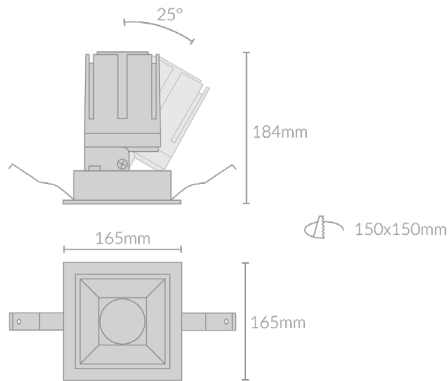

# MODO ANTI-GLARE TILT S165

## Specifications

Mounting	Recessed/Plaster Recessed Mounting	Colour Deviation	<2 SDCM
Wattage	42W	Lifetime	50,000 hours
Voltage	240V	Adjustability	
Dimensions	(W) 165mm x (L) 165mm x (H) 184mm Cut Out - 150 x 150mm	Control Gear	TRIAC, DALI
Finish	Black/White	Warranty	5 years
Inner Trim Finish	Anthracite/Matte Silver/Matte White/Chrome/ Matte Black/Matte Gold/Custom		
CCT	2700K/3000K/3500K/4000K		
Beam Angle	15°/24°/38°/50°		
Material	Aluminum		
Driver	Remote		
IP Rating	IP20		
UGR	<19		
Luminous Flux	3570lm		
CRI	>92+		
Accessories	Honeycomb Lense, Soft Lense		