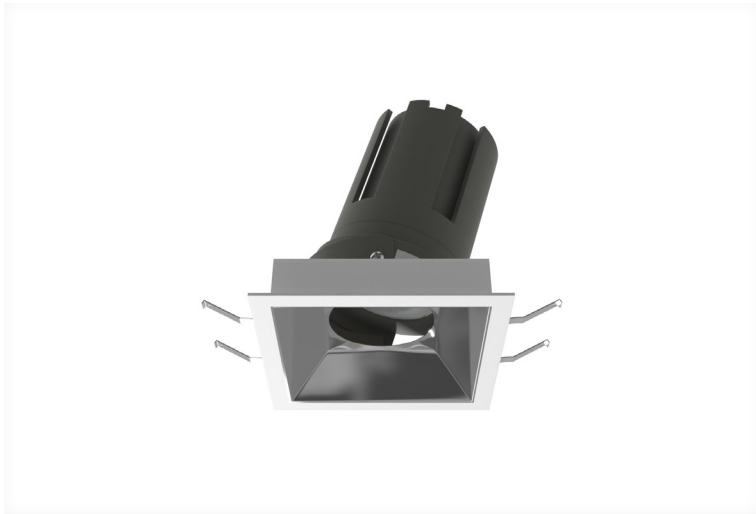

# MODO ANTI-GLARE TILT S165

## Specifications

Mounting	Recessed/Plaster Recessed Mounting	Colour Deviation	<2 SDCM
Wattage	42W	Lifetime	50,000 hours
Voltage	240V	Adjustability	
Dimensions	(W) 165mm x (L) 165mm x (H) 184mm Cut Out - 150 x 150mm	Control Gear	TRIAC, DALI
Finish	Black/White	Warranty	5 years
Inner Trim Finish	Anthracite/Matte Silver/Matte White/Chrome/ Matte Black/Matte Gold/Custom		
CCT	2700K/3000K/3500K/4000K		
Beam Angle	15°/24°/38°/50°		
Material	Aluminum		
Driver	Remote		
IP Rating	IP20		
UGR	<19		
Luminous Flux	3570lm		
CRI	>92+		
Accessories	Honeycomb Lense, Soft Lense		

# Product Code

Example: MODO.AGTS165.9.BLK.ATH.27.15.HCMB.TRIAC

Product	Wattage	Finish	Inner Trim	CCT	Beam Angle	Accessories	Control Gear
MODO.AGTS165	42(W)	BLK (Black) WHT (White)	ATH (Anthracite) MSV (Matte Silver) MWH (Matte White) CHM (Chrome) MBK (Matte Black) MGD (Matte Gold) CTM (Custom)	27 (00K) 30 (00K) 35 (00K) 40 (00K)	15(°) 24(°) 38(°) 50(°)	HCMB (Honeycomb Lens) SFLS (Soft Lens)	TRIAC (TRIAC) DALI (DALI)