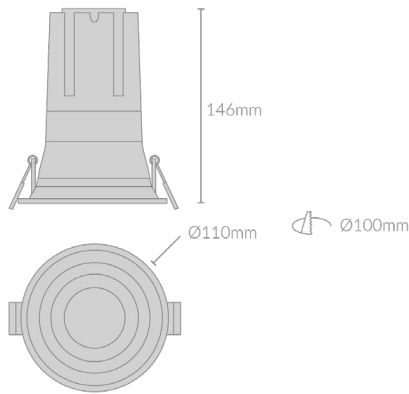

MODO DEEP RECESSED 110

Specifications

Mounting	Recessed Mounting	Lifetime	50,000 hours
Wattage	24W	Adjustability	
Voltage	240V	Control Gear	TRIAC, DALI
Dimensions	(D) Ø110mm x (H) 146mm Cut Out - Ø100mm	Warranty	5 years
Finish	Black/White		
Inner Trim Finish	N/A		
CCT	2700K/3000K/3500K/4000K		
Beam Angle	15°/24°/38°/55°		
Material	Aluminum		
Driver	Remote		
IP Rating	IP20		
UGR	<19		
Luminous Flux	2040lm		
CRI	>92+		
Accessories	Honeycomb Lens, Soft Lens		
Colour Deviation	<2 SDCM		

Product Accessories

Honeycomb Lense

Soft Lense

Product Code

Example - MODO.DR110.24.BLK.27.15.HCMB.TRIAC

Product	Wattage	Finish	CCT	Beam Angle	Accessories	Control Gear
MODO.DR110	24(W)	BLK (Black) WHT (White)	27 (00K) 30 (00K) 35 (00K) 40 (00K)	15(°) 24(°) 38(°) 55(°)	HCMB (Honeycomb) SFLS (Soft Lense)	TRIAC (TRIAC) DALI (DALI)