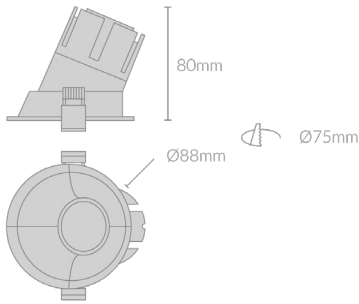

## Specifications

Mounting	Recessed Mounting
Wattage	9/15W
Voltage	240V
Dimensions	(D) Ø88mm x (H) 90/101mm Cut Out - Ø75mm
Finish	Black/White
Inner Trim Finish	N/A
CCT	2700K/3000K/3500K/4000K
Beam Angle	15°/24°/38°/55°
Material	Aluminum
Driver	Remote
IP Rating	IP20
UGR	<19
Luminous Flux	3570lm
CRI	>92+
Accessories	N/A
Colour Deviation	<2 SDCM

## Product Code

Example - MODO.DRWW088.9.BLK.27.15.SFLS.TRIAC

Product	Wattage	Finish	CCT	Beam Angle	Accessories	Control Gear
MODO.DRWW088	9(W) 15(W)	BLK (Black) WHT (White)	27 (00K) 30 (00K) 35 (00K) 40 (00K)	15(°) 24(°) 38(°) 55(°)	SFLS (Soft Lens)	TRIAC (TRIAC) DALI (DALI)