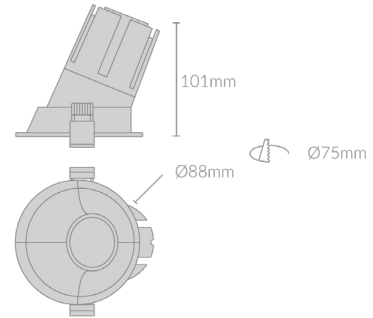

## Specifications

Mounting	Recessed Mounting
Wattage	9/15W
Voltage	240V
Dimensions	(D) Ø88mm x (H) 90/101mm Cut Out - Ø75mm
Finish	Black/White
Inner Trim Finish	N/A
CCT	2700K/3000K/3500K/4000K
Beam Angle	15°/24°/38°/55°
Material	Aluminum
Driver	Remote
IP Rating	IP20
UGR	<19
Luminous Flux	3570lm
CRI	>92+
Accessories	N/A
Colour Deviation	<2 SDCM

## Product Code

Example - MODO.DRWW088.9.BLK.27.15.SFLS.TRIAC

Product	Wattage	Finish	CCT	Beam Angle	Accessories	Control Gear
MODO.DRWW088	9(W) 15(W)	BLK (Black) WHT (White)	27 (00K) 30 (00K) 35 (00K) 40 (00K)	15(°) 24(°) 38(°) 55(°)	SFLS (Soft Lens)	TRIAC (TRIAC) DALI (DALI)