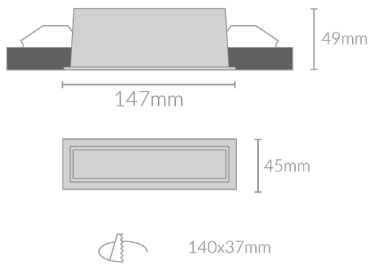

## Specifications

|                   |   |
|-------------------|---|
| Mounting          | Recessed Mounting   |
| Wattage           | 10W   |
| Voltage           | 240V  |
| Dimensions        | (L) 147mm x (W) 45mm x (H) 49mm<br>Cut Out - (L) 140mm x (W) 37mm |
| Finish            | Black/White   |
| Inner Trim Finish | Black   |
| CCT               | 2700K/3000K/3500K/4000K   |
| Beam Angle        | Wall Wash   |
| Material          | Aluminum  |
| Driver            | Remote  |
| IP Rating         | IP23  |
| UGR               | <19   |
| Luminous Flux     | 840lm   |
| CRI               | >92+  |
| Colour Deviation  | <2 SDCM   |
| Lifetime          | 50,000 hours  |

# Product Code

---

Example - DOT.WW147.10.BLK.BLK.27.WW.TRIAC

| Product   | Wattage | Finish                     | Inner Trim  | CCT  | Beam Angle     | Control Gear  |
|-----------|---------|----------------------------|-------------|--|----------------|---------------|
| DOT.WW147 | 10(W)   | BLK (Black)<br>WHT (White) | BLK (Black) | 27 (00K)<br>30 (00K)<br>35 (00K)<br>40 (00K) | WW (Wall Wash) | TRIAC (TRIAC) |