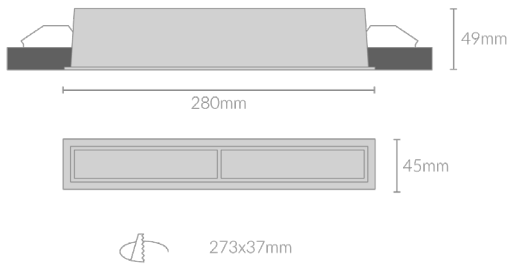

## Specifications

Mounting	Recessed Mounting
Wattage	20W
Voltage	240V
Dimensions	(L) 280mm x (W) 45mm x (H) 49mm Cut Out - (L) 273mm x (W) 37mm
Finish	Black/White
Inner Trim Finish	Black
CCT	2700K/3000K/3500K/4000K
Beam Angle	Wall Wash
Material	Aluminum
Driver	Remote
IP Rating	IP23
UGR	<19
Luminous Flux	1350lm
CRI	>92+
Colour Deviation	<2 SDCM
Lifetime	50,000 hours

# Product Code

---

Example - DOT.WW280.20.BLK.BLK.27.WW.TRIAC

Product	Wattage	Finish	Inner Trim	CCT	Beam Angle	Control Gear
DOT.WW280	20(W)	BLK (Black) WHT (White)	BLK (Black)	27 (00K) 30 (00K) 35 (00K) 40 (00K)	WW (Wall Wash)	TRIAC (TRIAC)