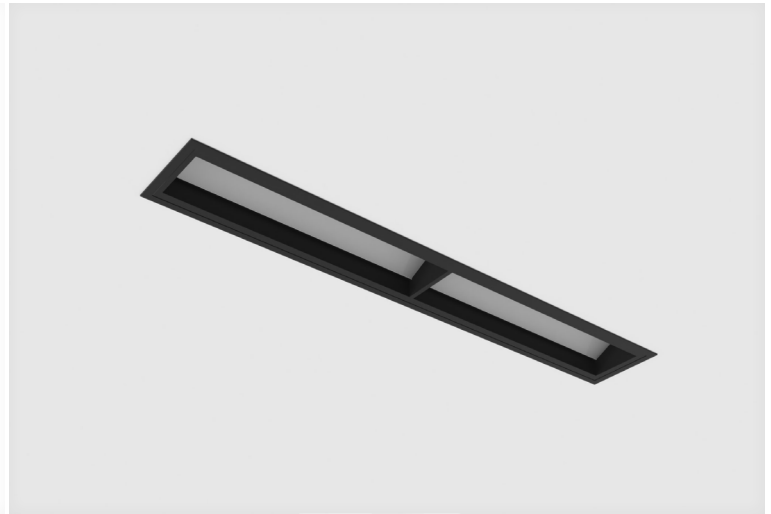

# DOT WALL WASH 280

## Specifications

Mounting	Recessed Mounting
Wattage	20W
Voltage	240V
Dimensions	(L) 280mm x (W) 45mm x (H) 49mm Cut Out - (L) 273mm x (W) 37mm
Finish	Black/White
Inner Trim Finish	Black
CCT	2700K/3000K/3500K/4000K
Beam Angle	Wall Wash
Material	Aluminum
Driver	Remote
IP Rating	IP23
UGR	<19
Luminous Flux	1350lm
CRI	>92+
Colour Deviation	<2 SDCM
Lifetime	50,000 hours

# Product Code

---

Example - DOT.WW280.20.BLK.BLK.27.WW.TRIAC

Product	Wattage	Finish	Inner Trim	CCT	Beam Angle	Control Gear
DOT.WW280	20(W)	BLK (Black) WHT (White)	BLK (Black)	27 (00K) 30 (00K) 35 (00K) 40 (00K)	WW (Wall Wash)	TRIAC (TRIAC)