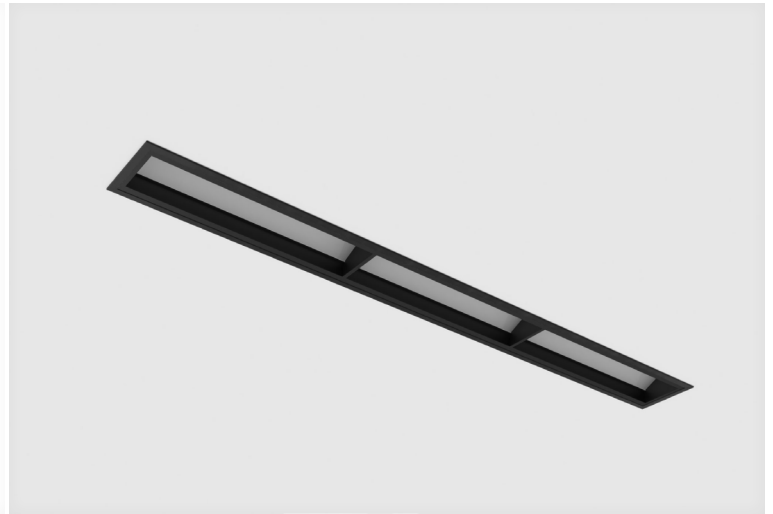

DOT WALL WASH 410

Specifications

Mounting	Recessed Mounting
Wattage	30W
Voltage	240V
Dimensions	(L) 410mm x (W) 45mm x (H) 49mm Cut Out - (L) 403mm x (W) 37mm
Finish	Black/White
Inner Trim Finish	Black
CCT	2700K/3000K/3500K/4000K
Beam Angle	Wall Wash
Material	Aluminum
Driver	Remote
IP Rating	IP23
UGR	<19
Luminous Flux	2000lm
CRI	>92+
Colour Deviation	<2 SDCM
Lifetime	50,000 hours

Adjustability	
Control Gear	TRIAC
Warranty	5 years

Product Code

Example - DOT.WW410.30.BLK.BLK.27.WW.TRIAC

Product	Wattage	Finish	Inner Trim	CCT	Beam Angle	Control Gear
DOT.WW410	30(W)	BLK (Black) WHT (White)	BLK (Black)	27 (00K) 30 (00K) 35 (00K) 40 (00K)	WW (Wall Wash)	TRIAC (TRIAC)