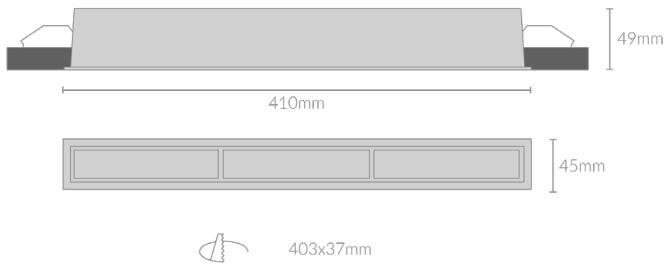

DOT WALL WASH 410

Specifications

Mounting	Recessed Mounting
Wattage	30W
Voltage	240V
Dimensions	(L) 410mm x (W) 45mm x (H) 49mm Cut Out - (L) 403mm x (W) 37mm
Finish	Black/White
Inner Trim Finish	Black
CCT	2700K/3000K/3500K/4000K
Beam Angle	Wall Wash
Material	Aluminum
Driver	Remote
IP Rating	IP23
UGR	<19
Luminous Flux	2000lm
CRI	>92+
Colour Deviation	<2 SDCM
Lifetime	50,000 hours

Adjustability	
Control Gear	TRIAC
Warranty	5 years

Product Code

Example - DOT.WW410.30.BLK.BLK.27.WW.TRIAC

Product	Wattage	Finish	Inner Trim	CCT	Beam Angle	Control Gear
DOT.WW410	30(W)	BLK (Black) WHT (White)	BLK (Black)	27 (00K) 30 (00K) 35 (00K) 40 (00K)	WW (Wall Wash)	TRIAC (TRIAC)