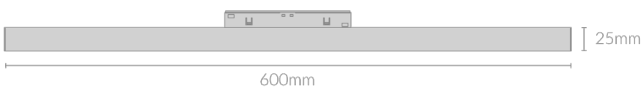

LOOR LINEAR DIFFUSED 600

Specifications

Mounting	Track Mounted
Wattage	15W
Voltage	48V
Dimensions	(W) 22mm x (H) 25mm x (L) 600mm
Finish	Black
Inner Trim Finish	Black
CCT	2700K/3000K/3500K/4000K
Beam Angle	110°
Driver	Remote
IP Rating	IP20
Luminous Flux	750lm
CRI	>92+
Control Gear	1-10V Dimming/DALI
Warranty	5 years

Product Code

Example - LOOR.LD600.15.BLK.27.110.1-10V

Product Name
LOOR.LD600

Wattage
15(W)

Finish
BLK (Black)

CCT
27 (00K)
30 (00K)
35 (00K)
40 (00K)

Beam Angle
110(°)

Control Gear
1-10V (1-10V Dimming)
DALI (DALI)