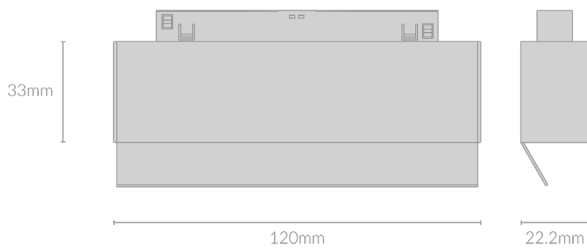

LOOR LINEAR WALL WASH 120

Specifications

Mounting	Track Mounted
Wattage	8W
Voltage	48V
Dimensions	(W) 22mm x (H) 33mm x (L) 120mm
Finish	Black
CCT	2700K/3000K/3500K/4000K
Beam Angle	8°
Driver	Remote
IP Rating	IP20
Luminous Flux	560lm
CRI	>90
Control Gear	1-10V Dimming/DALI
Warranty	5 years

Product Code

Example - LOOR.LW120.8.BLK.BLK.27.24.1-10V

Product Name
LOOR.LW120

Wattage
8(W)

Finish
BLK (Black)

CCT
27 (00K)
30 (00K)
35 (00K)
40 (00K)

Beam Angle
8(°)

Control Gear
1-10V (Dimming)
DA (DALI)