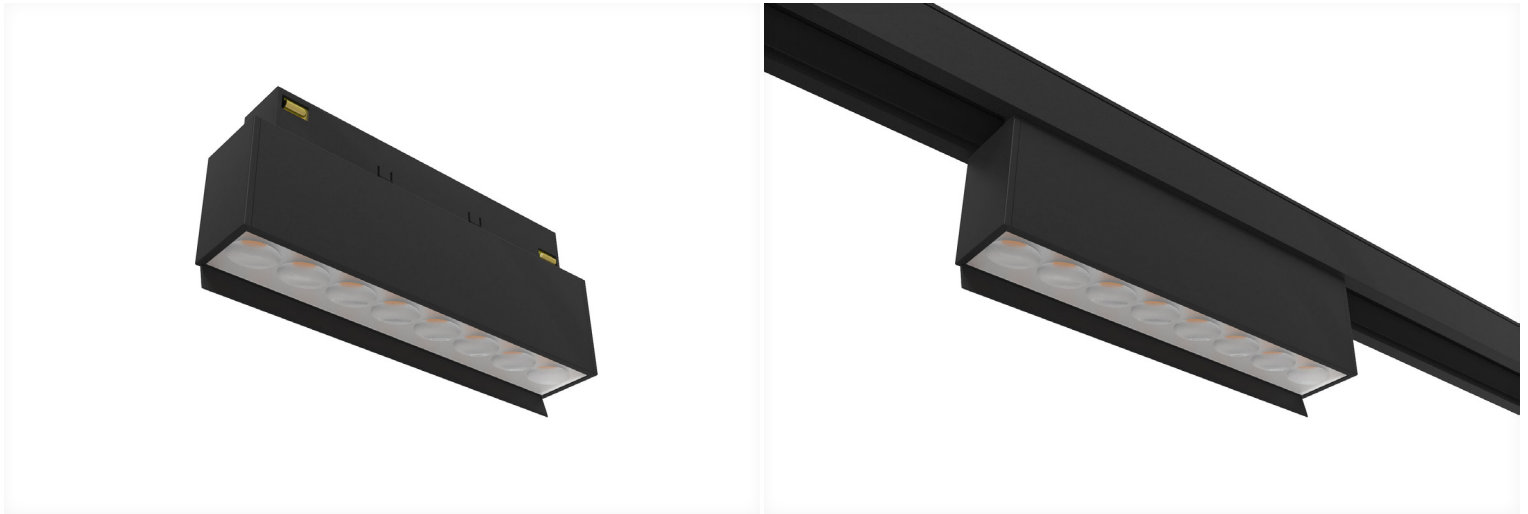

LOOR LINEAR WALL WASH 120

Specifications

Mounting	Track Mounted
Wattage	8W
Voltage	48V
Dimensions	(W) 22mm x (H) 33mm x (L) 120mm
Finish	Black
CCT	2700K/3000K/3500K/4000K
Beam Angle	8°
Driver	Remote
IP Rating	IP20
Luminous Flux	560lm
CRI	>90
Control Gear	1-10V Dimming/DALI
Warranty	5 years

Product Code

Example - LOOR.LW120.8.BLK.BLK.27.24.1-10V

Product Name
LOOR.LW120

Wattage
8(W)

Finish
BLK (Black)

CCT
27 (00K)
30 (00K)
35 (00K)
40 (00K)

Beam Angle
8(°)

Control Gear
1-10V (Dimming)
DA (DALI)