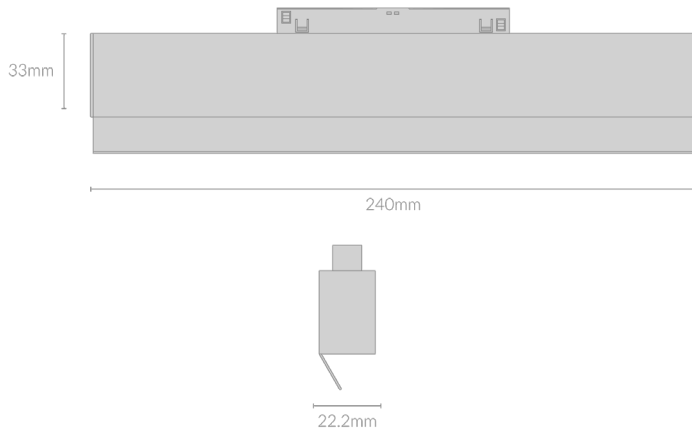

LOOR LINEAR WALL WASH 240

Specifications

Mounting	Track Mounted
Wattage	12W
Voltage	48V
Dimensions	(W) 22mm x (H) 33mm x (L) 240mm
Finish	Black
CCT	2700K/3000K/3500K/4000K
Beam Angle	8°
Driver	Remote
IP Rating	IP20
Luminous Flux	840lm
CRI	>92+
Control Gear	1-10V Dimming/DALI
Warranty	5 years

Product Code

Example - LOOR.LWW240.12.BLK.BLK.27.24.1-10V

Product Name	Wattage	Finish	CCT	Beam Angle	Control Gear
LOOR.LWW240	12(W)	BLK (Black)	27 (00K) 30 (00K) 35 (00K) 40 (00K)	8(°)	1-10V (1-10V Dimming) DALI (DALI)